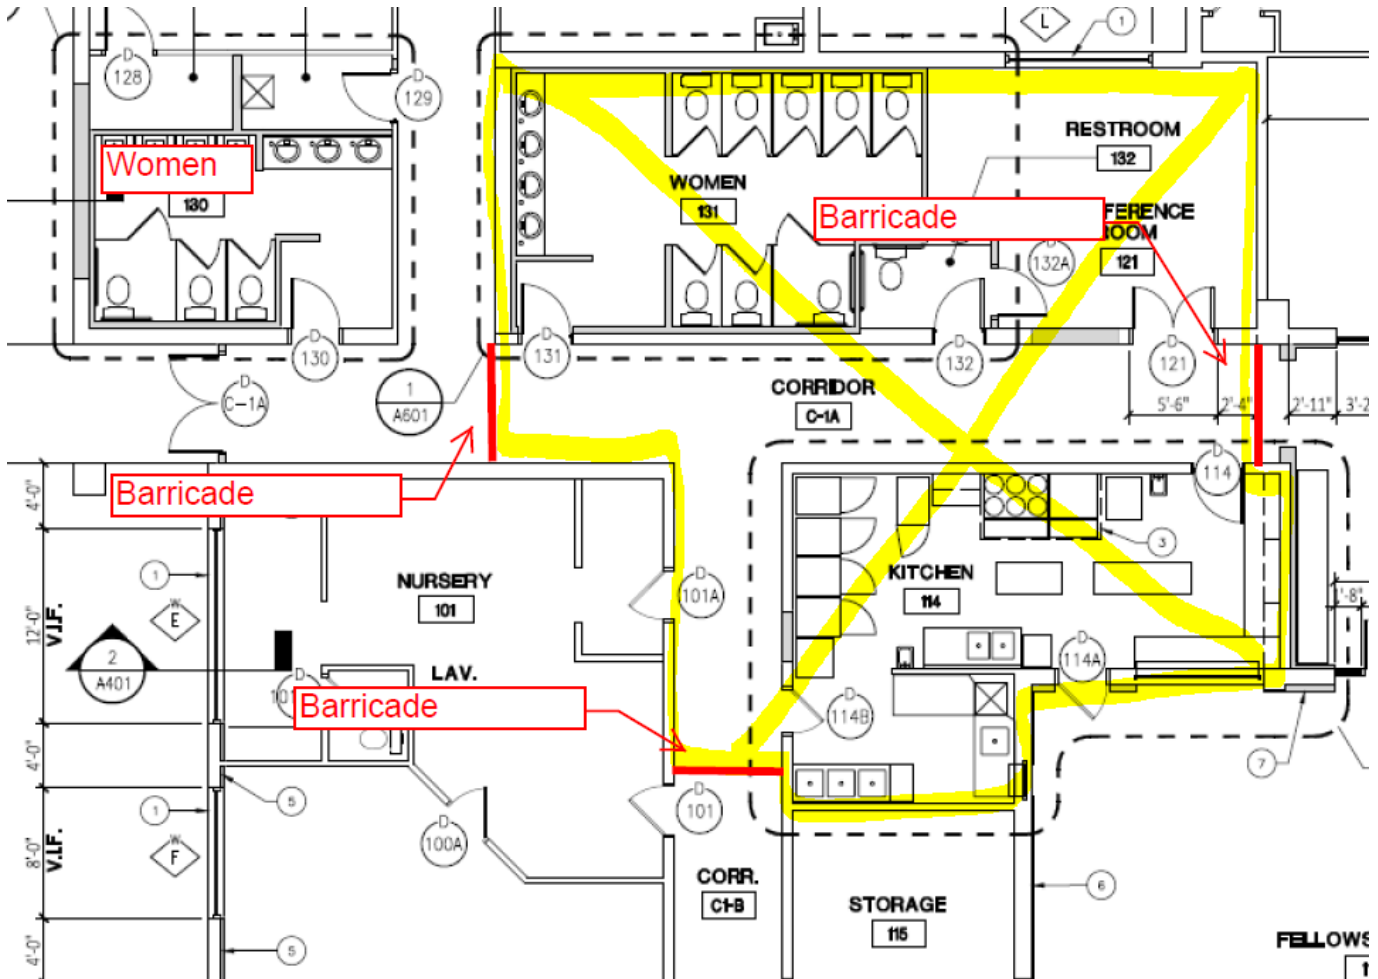

SUMC Weekly Construction Update

- On Monday 4/10 we will shut down part of the hallway by the kitchen. The temporary Women's room will remain accessible but the travel path will be through the back hallway. The barricades will come down by mid-day Thursday and the hallway will be fully accessible through the weekend.

- Throughout Easter weekend, the Men's room will continue to serve as a temporary Women's room. Men will be directed upstairs or if they need fully accessible facilities, they should be directed to the temporary toilet on the west sidewalk. Your help with guiding visitors is appreciated.