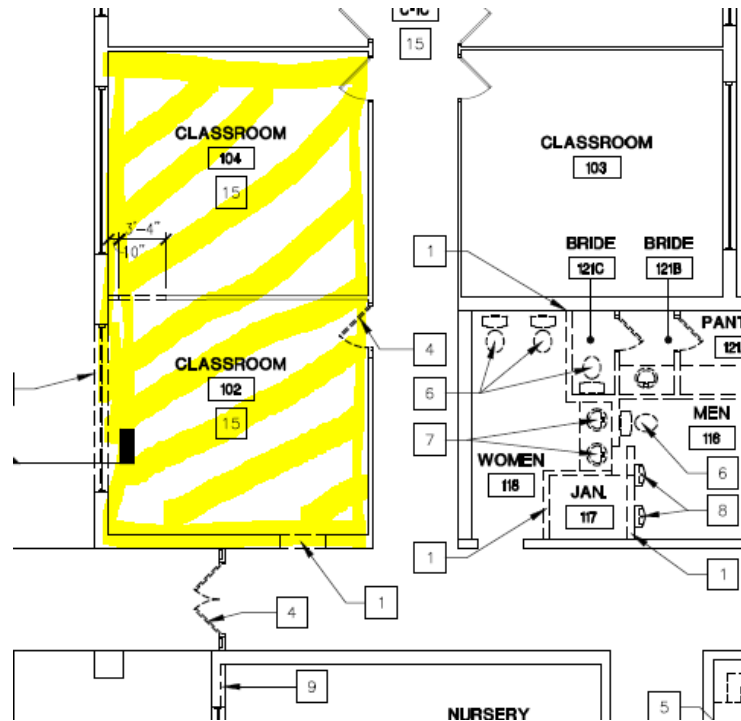

Construction for the week of March 6, 2017

- We will be installing new light fixtures in the Narthex and Hallway. Please use caution when using these areas before 3:00 PM each day.
- Classrooms 102 and 104 will be off limits. Work will continue in these rooms. We will start ceramic tile installation.

- You will notice carpet missing in the hallway by the bathrooms. The bare concrete is safe.